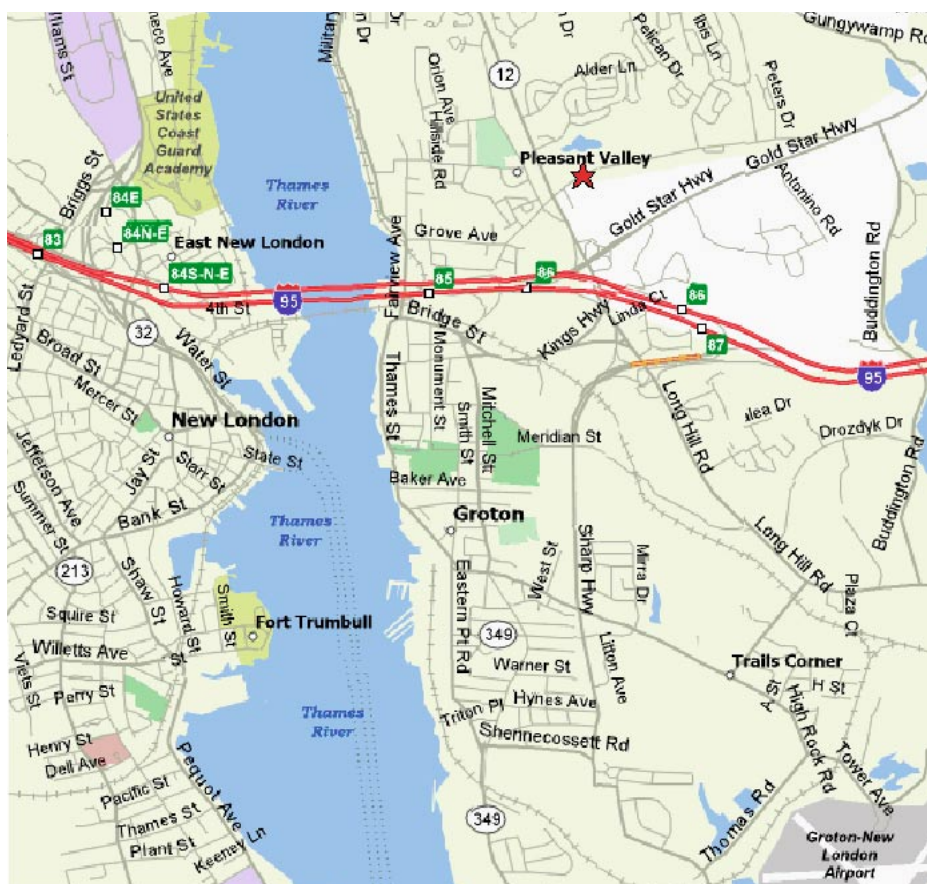

Directions

FROM WESTERLY and E. CT (NORTH):

Take Rt. 95 south to Exit 86. At the bottom of the exit, turn right onto Rt.12 north. At the fourth light, turn right onto Toll Gate Road. Groton Bible Chapel is just up on the left (66 Toll Gate).

FROM NEW LONDON (SOUTH):

Take Rt. 95 north to Exit 86 (left exit). On the exit ramp, stay in the right lane. Take the first right off the exit (toward Rt. 12 and the Sub Base). At the end of the exit, turn right onto Rt. 12. At the third light, turn right onto Toll Gate Road. Groton Bible Chapel is just up on the left (66 Toll Gate).